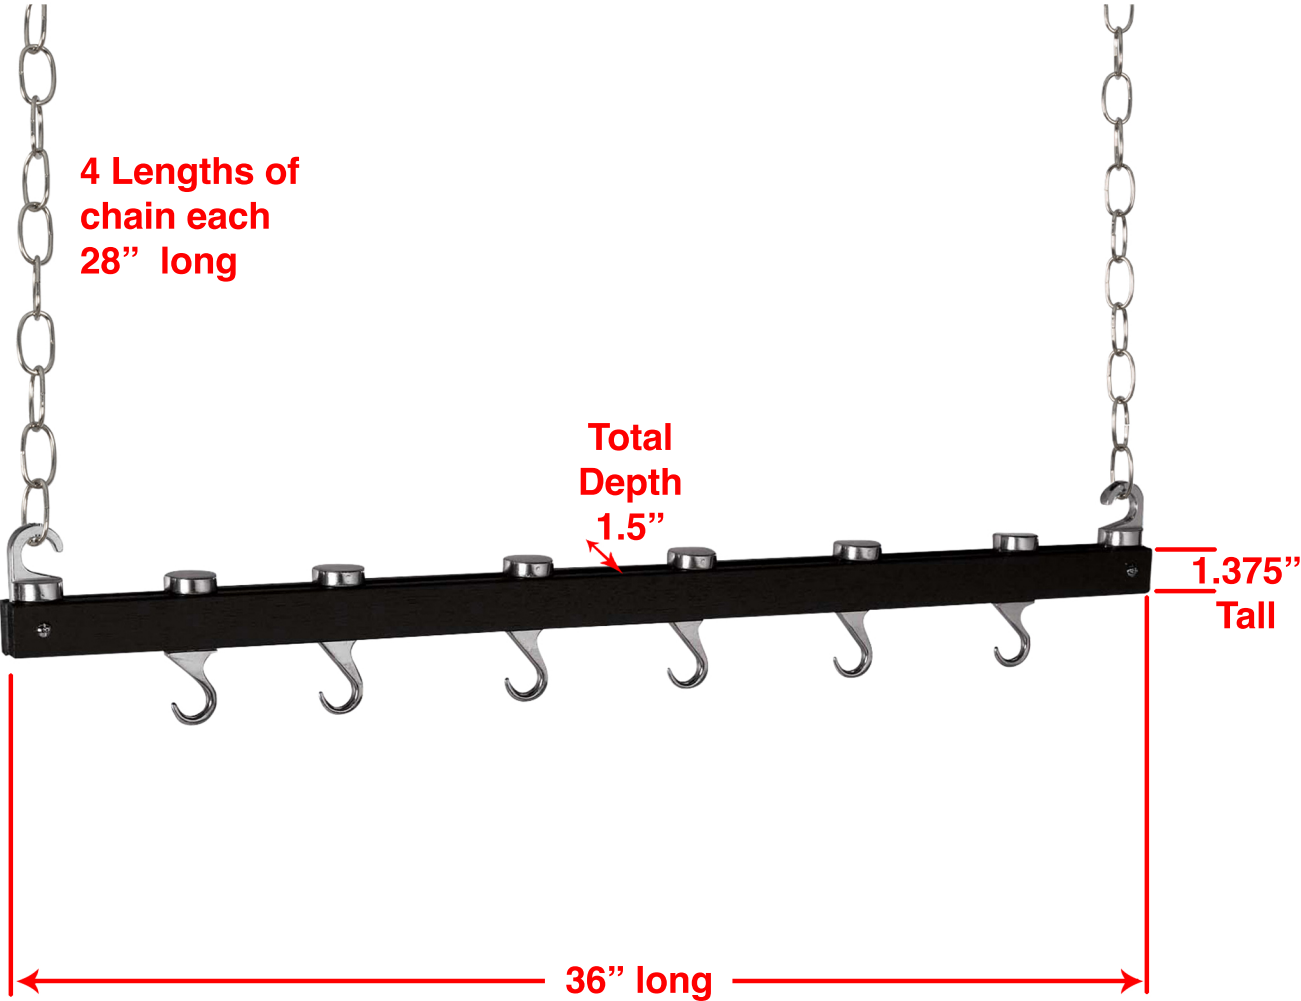

PR-40215 Measurements

Product weight:
3 lbs. 6 oz.